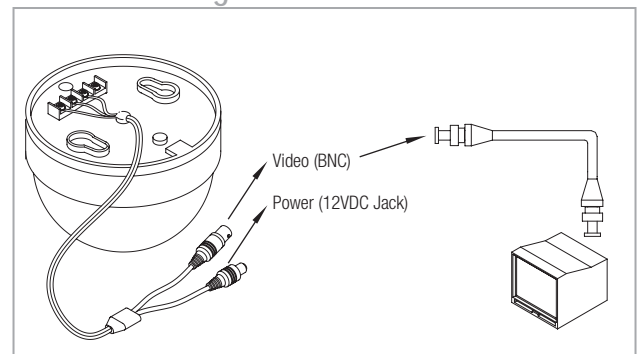

Standard Resolution Colour Dome Camera

DM36SP-K

Key Features

- 1/4" SHARP CCD
- Standard Resolution 420 TV Lines
- 3.6mm Fixed Lens
- Stylish Compact Casing
- 0.1 Low Lux
- Made in Korea

Specifications

Brand	TANDER
Model	DM36SP-K
Image Pick-up Devise	1/4" SHARP CCD
Signal System	PAL
Total /Effective Pixels	537(H)x 597(V) 320K
Scanning System	2 : 1 Interlace
Lens	3.6 mm fixed lens
Scanning Frequency	50Hz(VD)
Resolution	420 TV lines
Video Output	CVBS : 1.0Vp-p / 75Ω
S / N Ratio	More than 48dB
Min. Illumination	0.1Lux
Sync. System	Internal
Signal Process	Digital Signal Processing
Back Light Compensation	Built-in
Gain Control	Auto
Electronic Shutter Speed	Auto / (1/50 ~ 1/100,000)
White Balance	Auto
Power Source	12V DC ±10%
Power Consumption	Max. 1.4W
Monitoring Angle	Panning : Manual 0° ~ 340° / Tilting : Manual 30° ~ 90°
Operating Temperature	-10°C ~ +50°C
Operating Humidity	0% ~ 80% RH
Dimension	108(ø) x 80(H)mm
Weight	280g
Country Of Origin	Korea

Dimensions

(UNIT: mm)

Connection Diagram

TANDER®