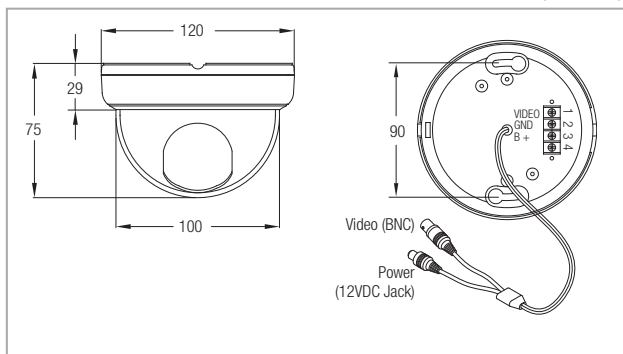

Standard Resolution Colour Dome Camera

DM36SP-K

Key Features

- 1/4" SHARP CCD
- Standard Resolution 420 TV Lines
- 3.6mm Fixed Lens
- Stylish Compact Casing
- 0.1 Low Lux
- Made in Korea

Specifications

Brand	TANDER
Model	DM36SP-K
Image Pick-up Devise	1/4" SHARP CCD
Signal System	PAL
Total /Effective Pixels	537(H)x 597(V) 320K
Scanning System	2 : 1 Interlace
Lens	3.6 mm fixed lens
Scanning Frequency	50Hz(VD)
Resolution	420 TV lines
Video Output	CVBS : 1.0Vp-p / 75Ω
S / N Ratio	More than 48dB
Min. Illumination	0.1Lux
Sync. System	Internal
Signal Process	Digital Signal Processing
Back Light Compensation	Built-in
Gain Control	Auto
Electronic Shutter Speed	Auto / (1/50 ~ 1/100,000)
White Balance	Auto
Power Source	12V DC ±10%
Power Consumption	Max. 1.4W
Monitoring Angle	Panning : Manual 0° ~ 340° / Tilting : Manual 30° ~ 90°
Operating Temperature	-10°C ~ +50°C
Operating Humidity	0% ~ 80% RH
Dimension	108(ø) x 80(H)mm
Weight	280g
Country Of Origin	Korea

Dimensions

(UNIT: mm)

Connection Diagram

TANDER®